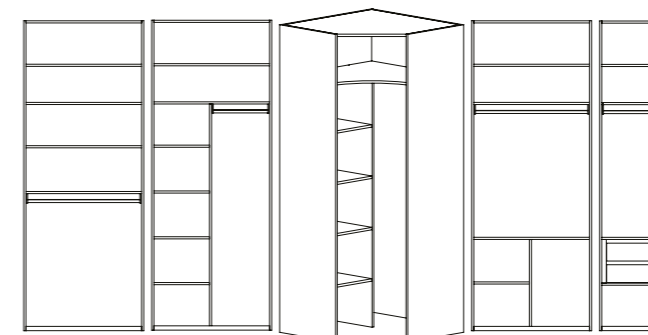

PI 013

Make Your Bedroom More Convenient with Modular Mirrored Wardrobes

Modular mirrored wardrobes make your daily life easier by making your bedroom more useful. You can make your room more spacious and organized with modular cabinets where you can store all your belongings in an organized way.