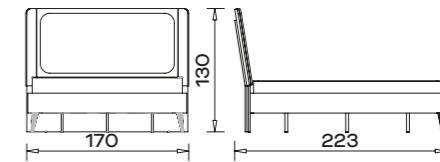

BEDSTEAD 160