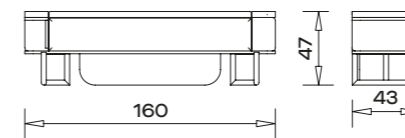

ORASSI

BEDSTEAD 180

BEDSTEAD 160

WARDROBE

PIER GLASS

BENCH

CHEST OF DRAWER

COMMODO