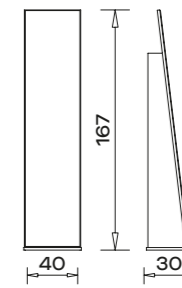

STILL

BEDSTEAD 180

BEDSTEAD 160

WARDROBE

PIER GLASS

BENCH

CHEST OF DRAWER

COMMUNE