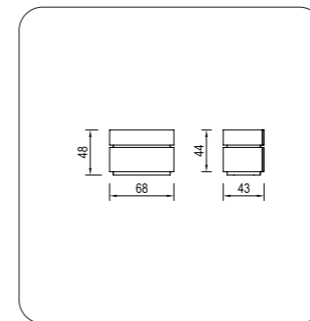

NIGHT STAND