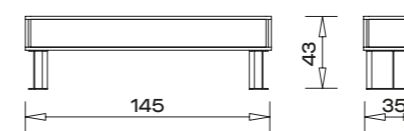

MAD RID

BEDSTEAD 180

BEDSTEAD 160

WARDROBE

PIER GLASS

BENCH

CHEST OF DRAWER

COMMUNE