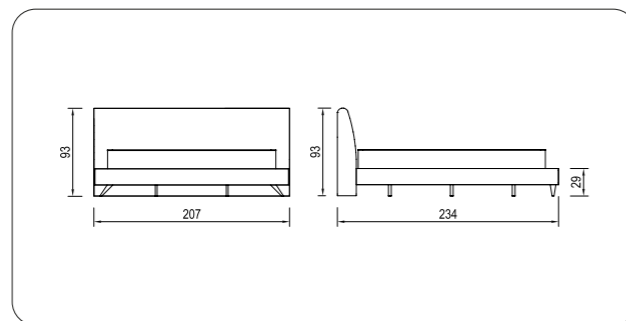

BEDSTEAD 180

CHIFFONIER

NIGHT STAND

BEGONYA

BEDROOM

- 1ST CLASS CHIPBOARD IS USED.
- RAILS WITH BRAKES ARE USED IN THE DRESSER AND NIGHTSTAND DRAWERS.

BEDSTEAD 180

CHIFFONIER