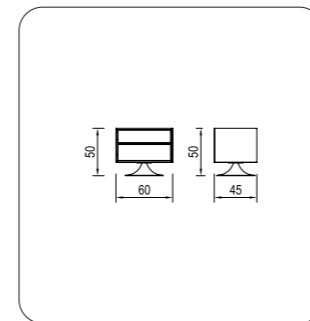

NIGHT STAND