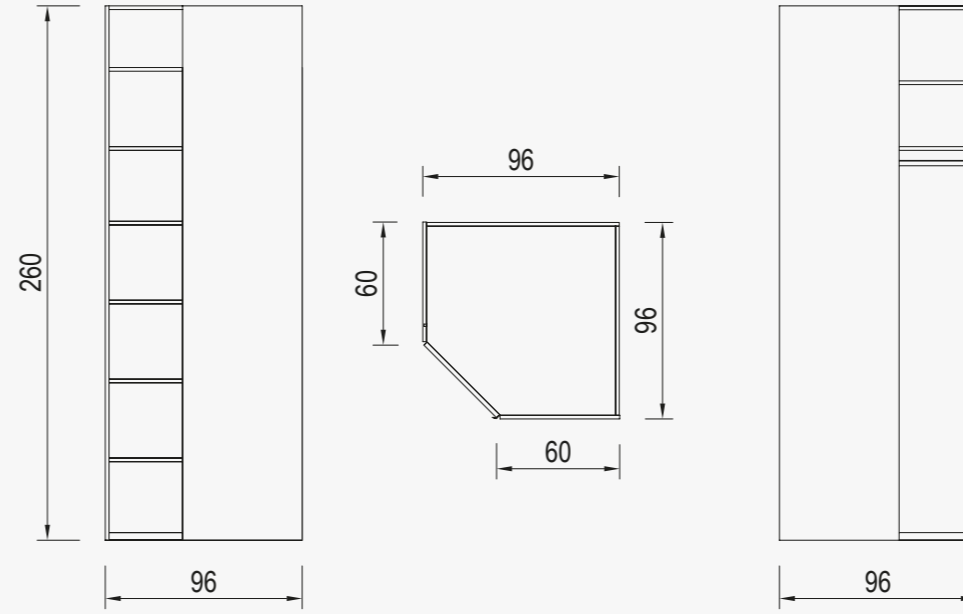

KÖŞE DOLAP / CORNER WARDROBE