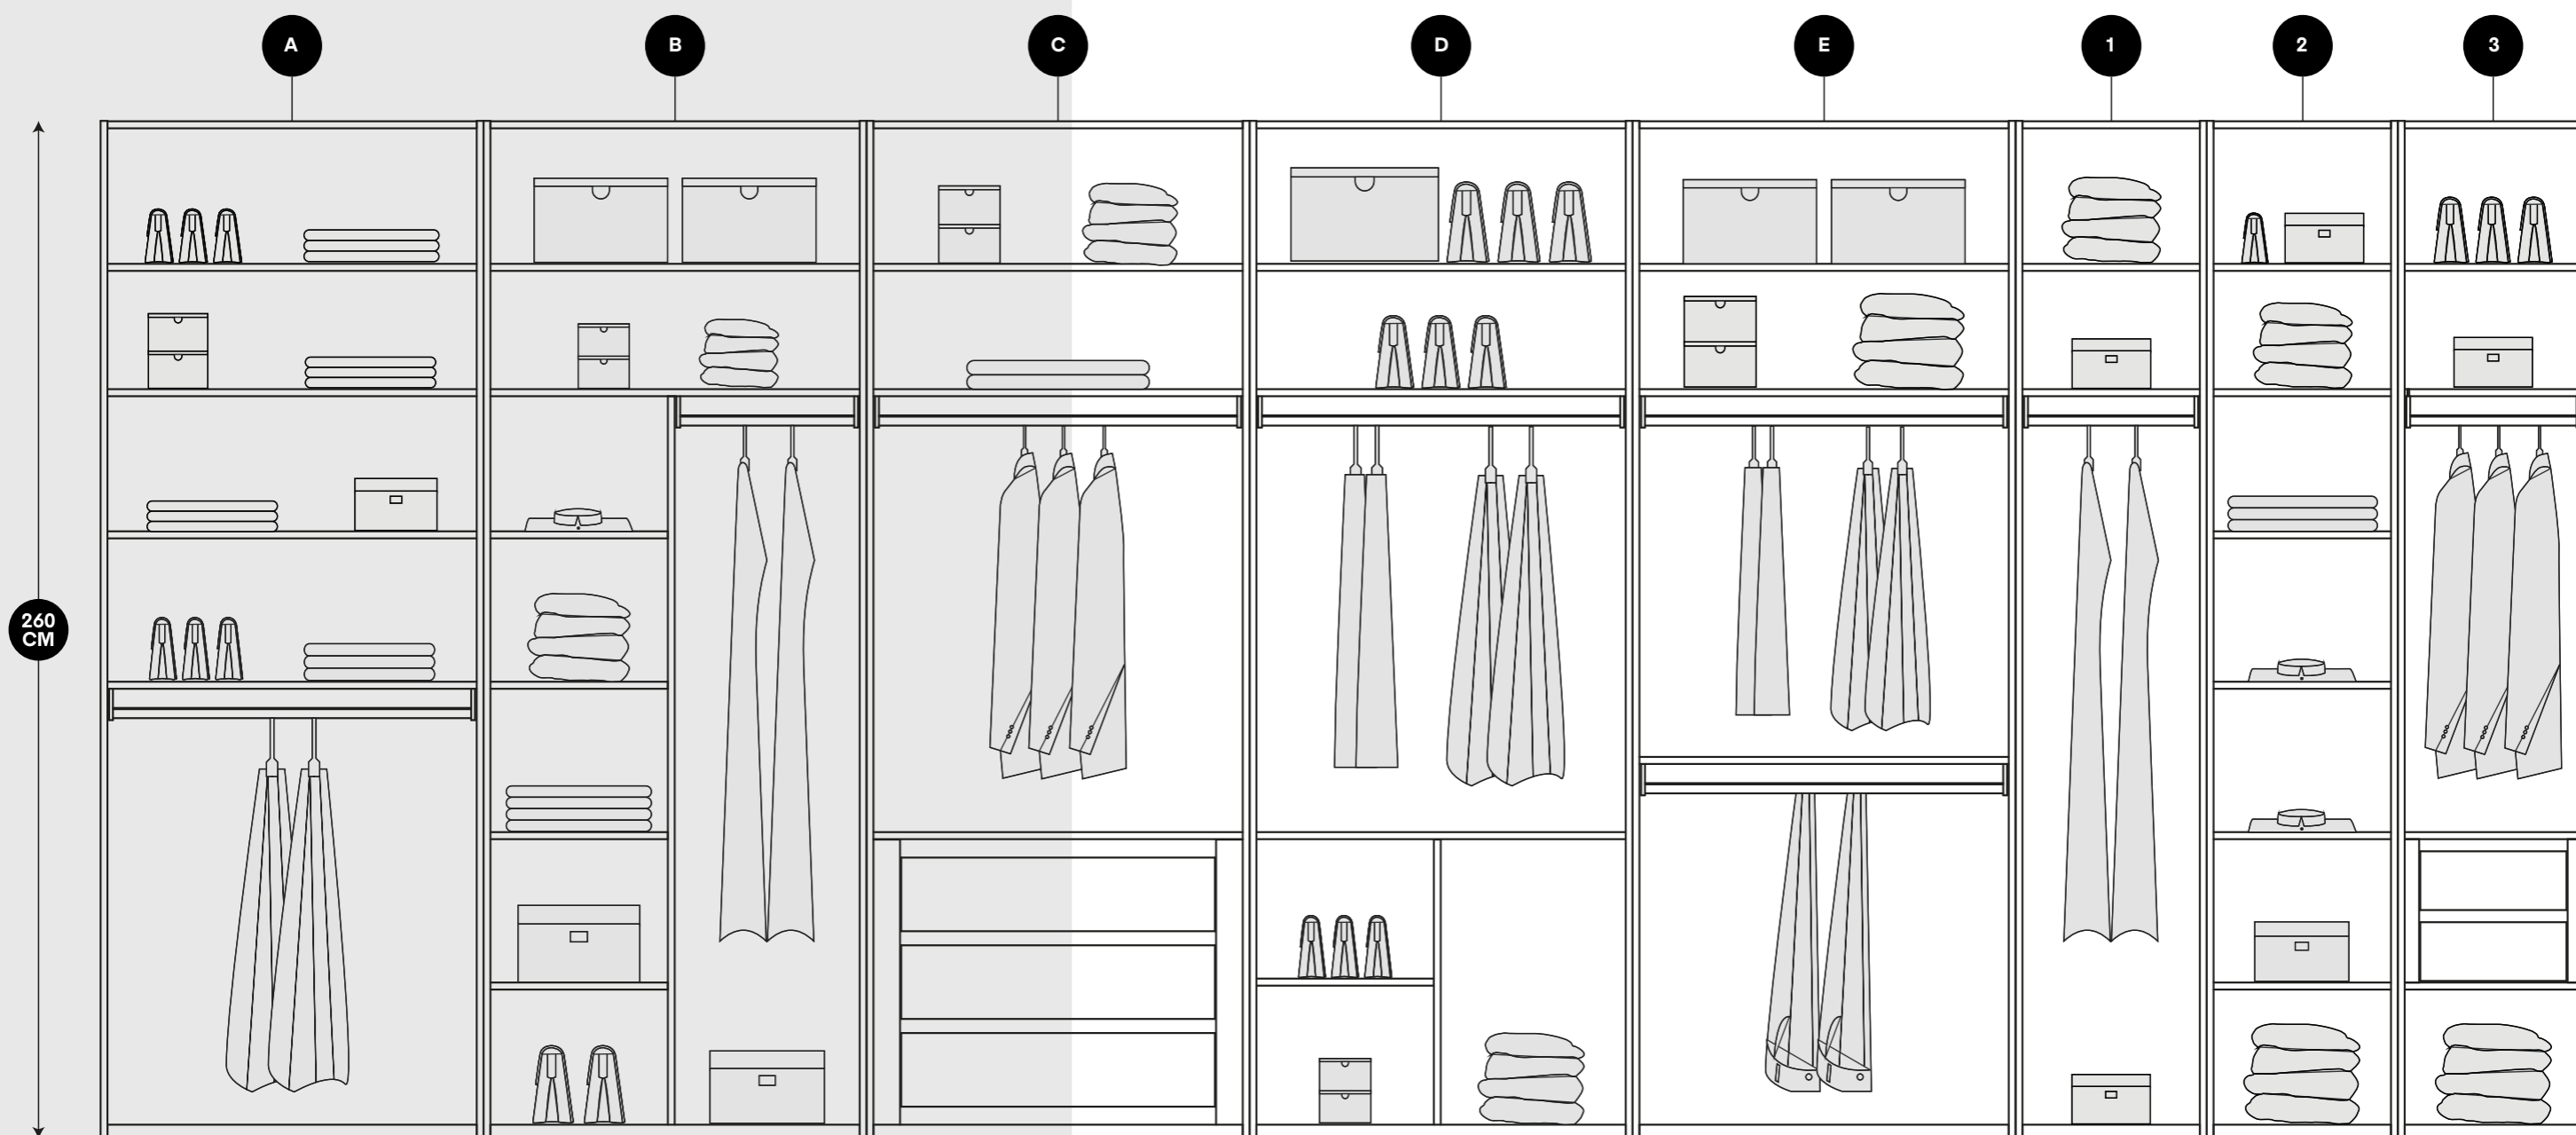

260 CM OUR RECOMMENDATIONS