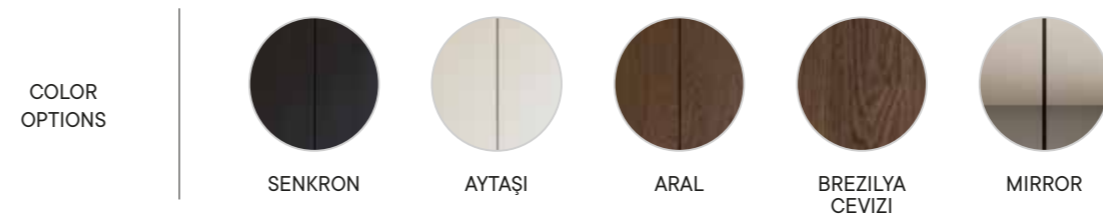

CUSTOMIZABLE

Pi

Modular cabinets offering elegance and functionality together.