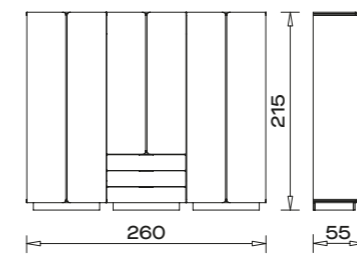

FELLO RAN

BEDSTEAD 180

BEDSTEAD 160

WARDROBE

PIER GLASS

BENCH

CHEST OF DRAWER

COMMUNE