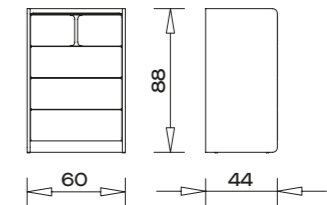

FELLO RAN

BEDSTEAD 180

BEDSTEAD 160

WARDROBE

PIER GLASS

BENCH

CHEST OF DRAWER

COMMUNE