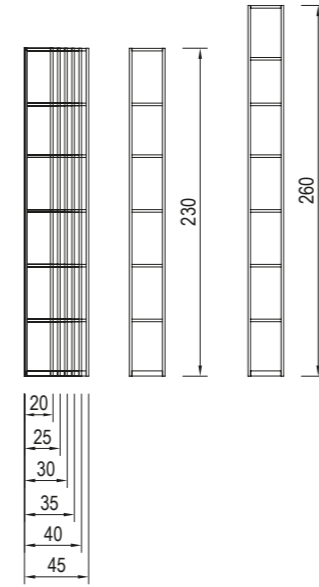

G01

Pi
INTERMEDIATE
CABINET