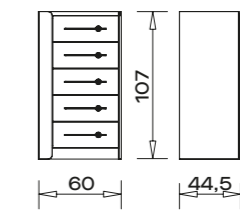

SHAN

BEDSTEAD 180

BENCH

WARDROBE 4 DOORS

WARDROBE 2 DOORS

POUF

CHEST OF DRAWER

COMMUNE