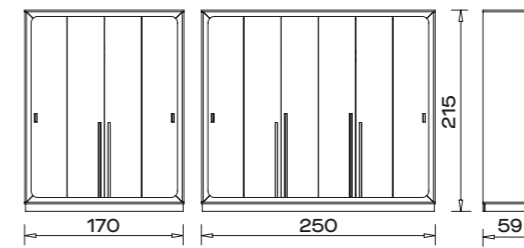

STILL

BEDSTEAD 180

BEDSTEAD 160

WARDROBE

BENCH

COMMUNE