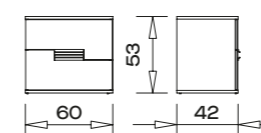

MAD RID

BEDSTEAD 180

BEDSTEAD 160

WARDROBE

PIER GLASS

BENCH

CHEST OF DRAWER

COMMUNE