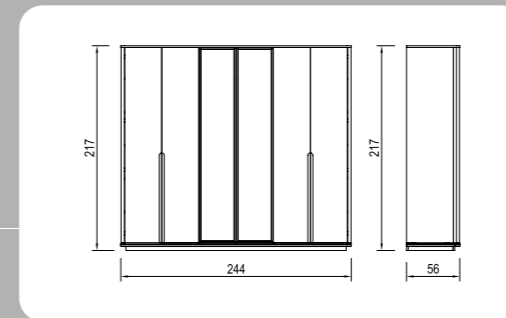

CASABLANCA

BEDSTEAD 180

PIER GLASS

WARDROBE

BENCH

POUF

CHEST OF DRAWER

COMMODO