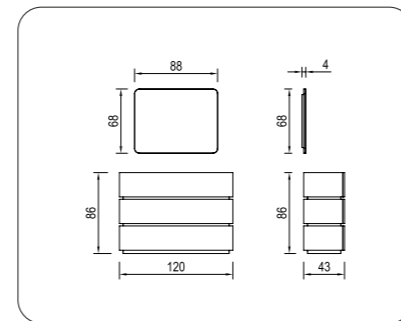

CHIFFONIER