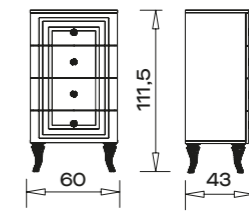

CHEST OF DRAWER