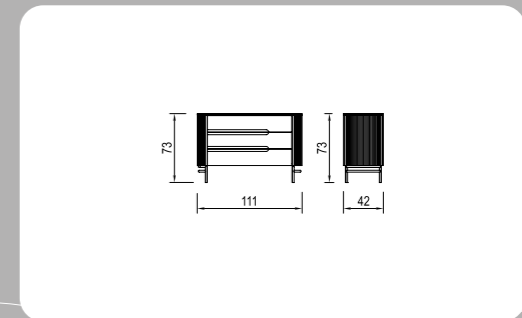

CASABLANCA

BEDSTEAD 180

PIER GLASS

WARDROBE

BENCH

POUF

CHEST OF DRAWER

COMMODO