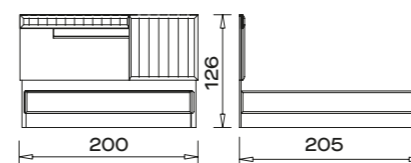

MAD RID

BEDSTEAD 180