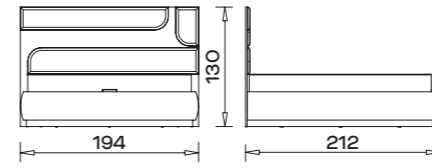

FELLO RAN

BEDSTEAD 180