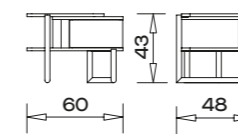

ORASSI

BEDSTEAD 180

BEDSTEAD 160

WARDROBE

PIER GLASS

BENCH

CHEST OF DRAWER

COMMODO