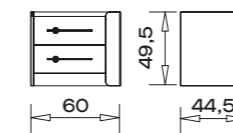

SHAN

BEDSTEAD 180

BENCH

WARDROBE 4 DOORS

WARDROBE 2 DOORS

POUF

CHEST OF DRAWER

COMMUNE