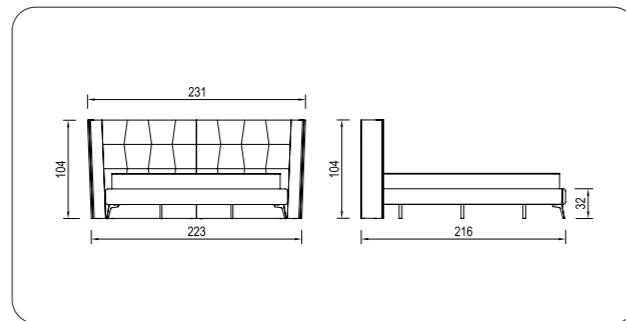

BED SETS

ORKIDE

BEDROOM

- RAILS WITH BRAKES ARE USED IN THE DRESSER AND NIGHTSTAND DRAWERS.
- METAL LEGS ARE USED IN THE SET AND THE BED. THE HANDLES ARE FROM THEMSELVES.

BEDSTEAD 180

CHIFFONIER

NIGHT STAND