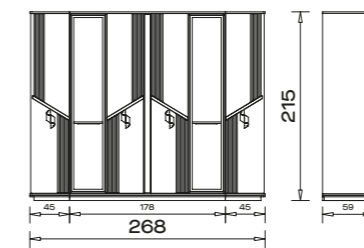

ORASSI

BEDSTEAD 180

BEDSTEAD 160

WARDROBE

PIER GLASS

BENCH

CHEST OF DRAWER

COMMODO