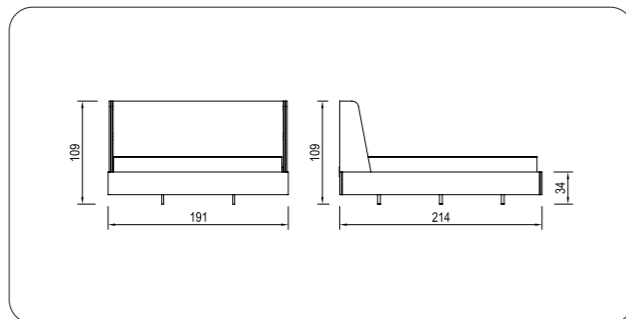

BEDSTEAD 180