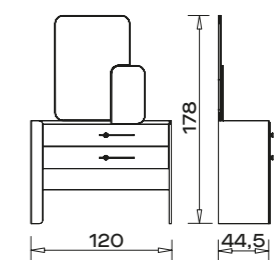

CHIFFONIER