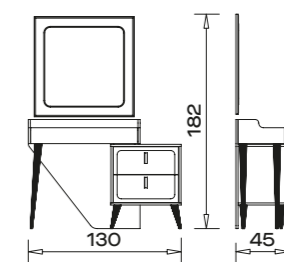

CHIFFONIER