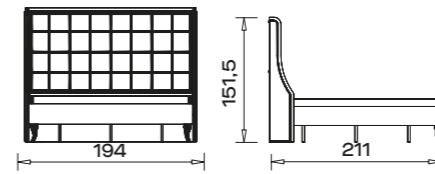

ROYAL

BEDSTEAD 180