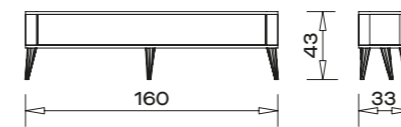

STILL

BEDSTEAD 180

BEDSTEAD 160

WARDROBE

PIER GLASS

BENCH

CHEST OF DRAWER

COMMUNE