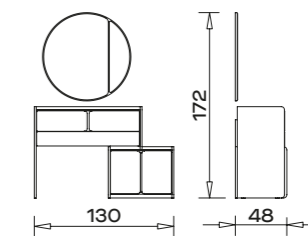

CHIFFONIER