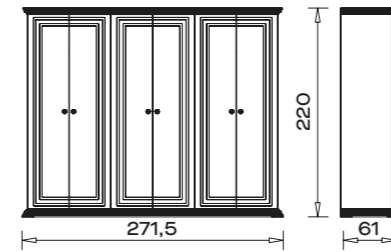

ROYAL

WARDROBE

COMMUNE