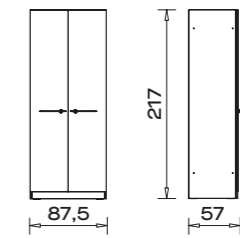

SHAN

BEDSTEAD 180

BENCH

WARDROBE 4 DOORS

WARDROBE 2 DOORS

POUF

CHEST OF DRAWER

COMMUNE