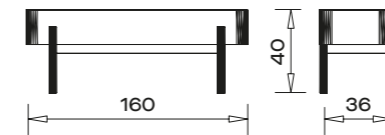

SHAN

BEDSTEAD 180

BENCH

WARDROBE 4 DOORS

WARDROBE 2 DOORS

POUF

CHEST OF DRAWER

COMMUNE