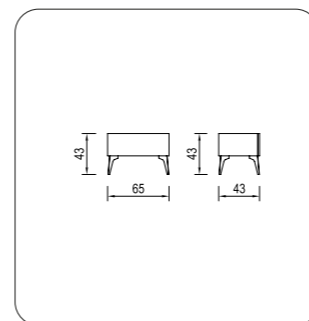

CHIFFONIER

NIGHT STAND

NERGIS

BEDROOM

• RAILS WITH BRAKES ARE USED IN THE DRESSER AND NIGHTSTAND DRAWERS.

BEDSTEAD 180

CHIFFONIER

NIGHT STAND