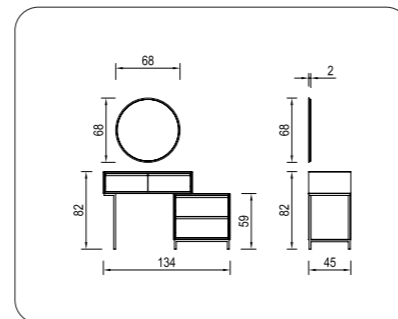

CHIFFONIER