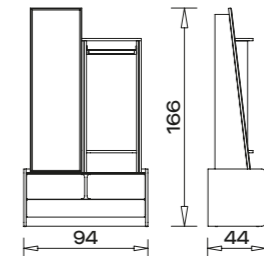

FELLO RAN

BEDSTEAD 180

BEDSTEAD 160

WARDROBE

PIER GLASS

BENCH

CHEST OF DRAWER

COMMUNE