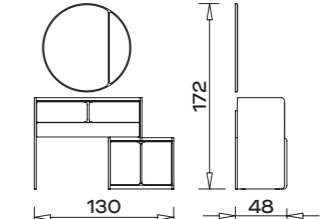

CHIFFONIER