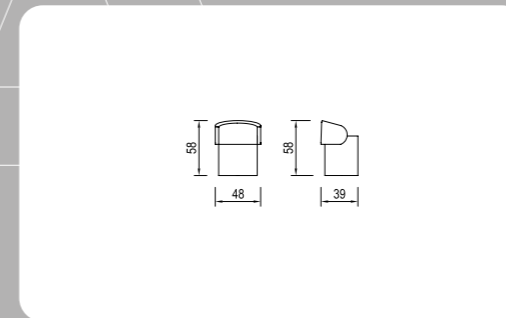

CASABLANCA

BEDSTEAD 180

PIER GLASS

WARDROBE

BENCH

POUF

CHEST OF DRAWER

COMMODO