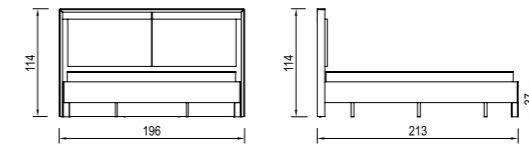

OKAY NUS

BEDSTEAD 180