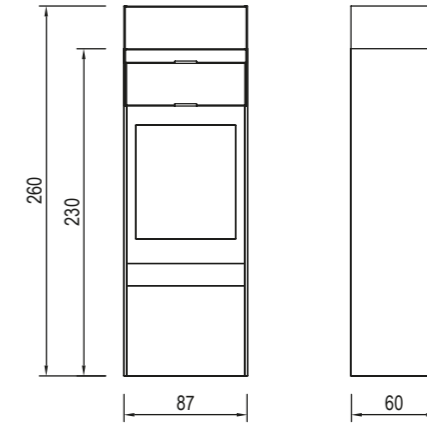

260 CM OUR RECOMMENDATIONS

**DESIGN YOUR
OWN CLOSET**

**230 CM
OUR RECOMMENDATIONS**

PI 010

PI 011

PI 012
16 // orassi.com.tr

PI 013

Make Your Bedroom More Convenient with Modular Mirrored Wardrobes

Make the Most Efficient Use of Your Space
Modular Sliding Door Cabinets

PI 014

G01

Pi
INTERMEDIATE
CABINET

G02

Pi
SINGLE
CABINET

G03

Pi
CABINET WITH
DRAWER