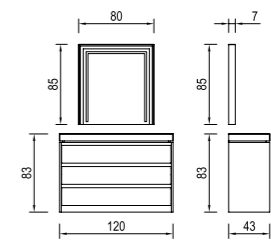

CHIFFONIER

COMMUNE