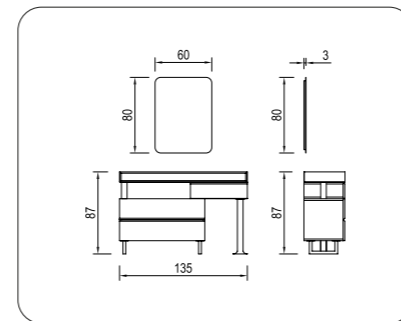

CHIFFONIER