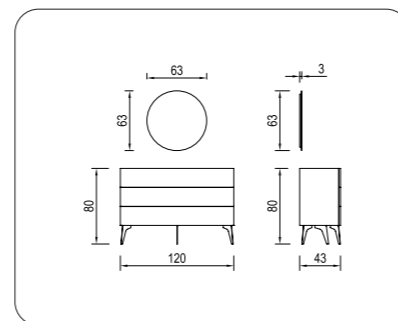

CHIFFONIER