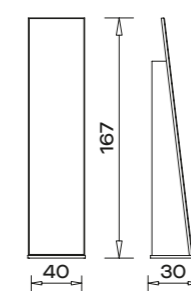

MAD RID

BEDSTEAD 180

BEDSTEAD 160

WARDROBE

PIER GLASS

BENCH

CHEST OF DRAWER

COMMUNE