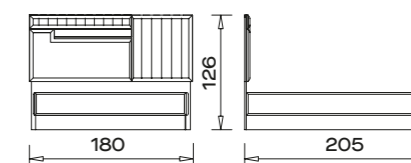

BEDSTEAD 160