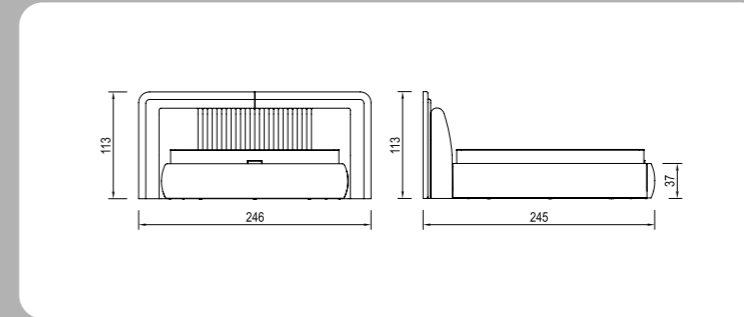

CASABLANCA

BEDSTEAD 180