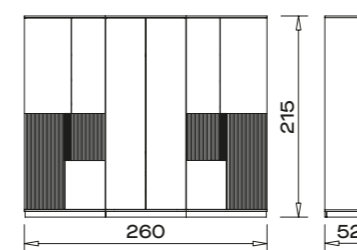

MAD RID

BEDSTEAD 180

BEDSTEAD 160

WARDROBE

PIER GLASS

BENCH

CHEST OF DRAWER

COMMUNE