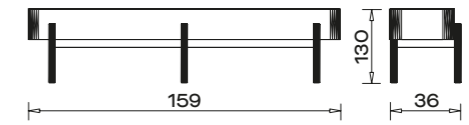

SHAN

BEDSTEAD 180

BENCH

POUF

COMMUNE