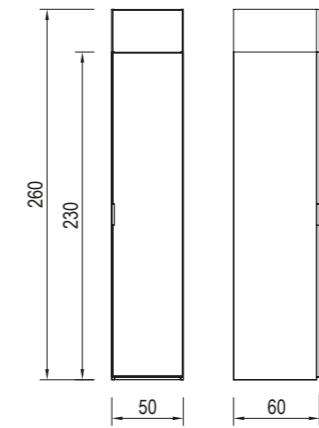

G02

Pi
SINGLE
CABINET