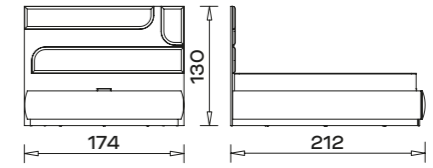

BEDSTEAD 160