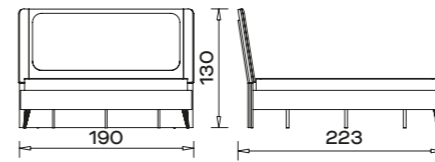

STILL

BEDSTEAD 180