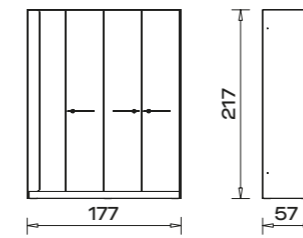

SHAN

BEDSTEAD 180

BENCH

WARDROBE 4 DOORS

WARDROBE 2 DOORS

POUF

CHEST OF DRAWER

COMMUNE