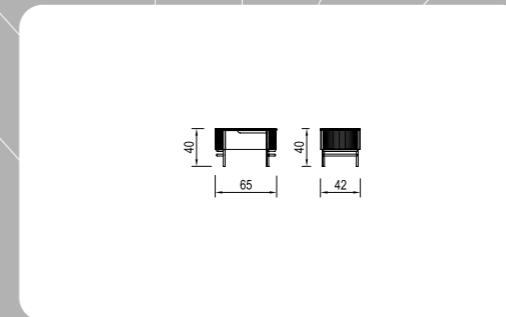

CASABLANCA

BEDSTEAD 180

PIER GLASS

WARDROBE

BENCH

POUF

CHEST OF DRAWER

COMMODO