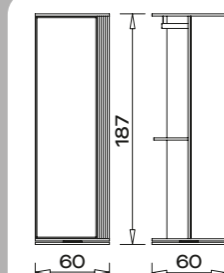

ORASSI

BEDSTEAD 180

BEDSTEAD 160

PIER GLASS

BENCH

COMMODO