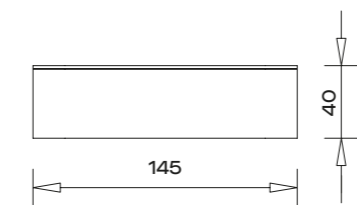

FELLO RAN

BEDSTEAD 180

BEDSTEAD 160

WARDROBE

PIER GLASS

BENCH

CHEST OF DRAWER

COMMUNE