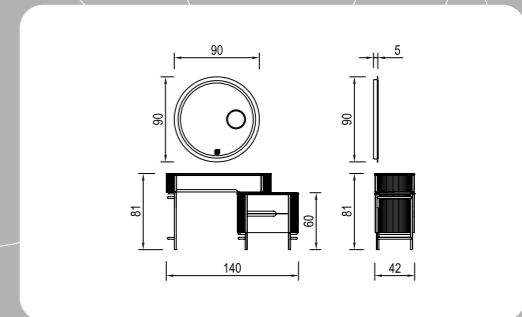

CHIFFONIER