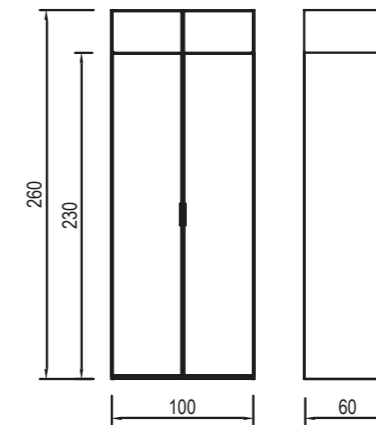

G04

Pi
DOUBLE
CABINET