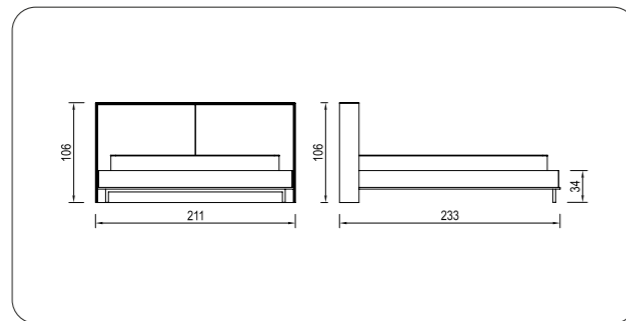

BEDSTEAD 180