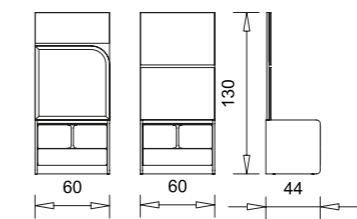

FELLO RAN

BEDSTEAD 180

BEDSTEAD 160

WARDROBE

PIER GLASS

BENCH

CHEST OF DRAWER

COMMUNE