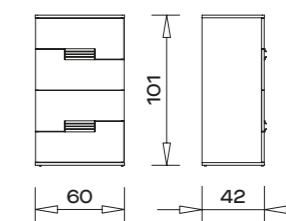

MAD RID

BEDSTEAD 180

BEDSTEAD 160

WARDROBE

PIER GLASS

BENCH

CHEST OF DRAWER

COMMUNE