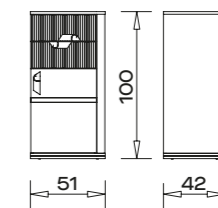

ORASSI

BEDSTEAD 180

BEDSTEAD 160

WARDROBE

PIER GLASS

BENCH

CHEST OF DRAWER

COMMODO