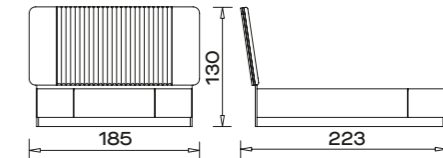

BEDSTEAD 160