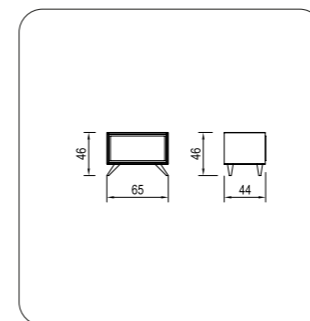

NIGHT STAND