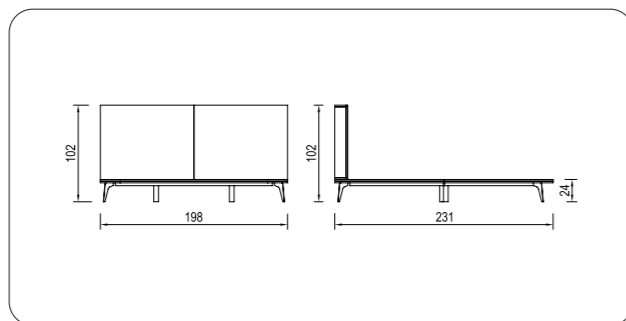

CHIFFONIER

NIGHT STAND

NERGIS

BEDROOM

• RAILS WITH BRAKES ARE USED IN THE DRESSER AND NIGHTSTAND DRAWERS.

BEDSTEAD 180

CHIFFONIER

NIGHT STAND