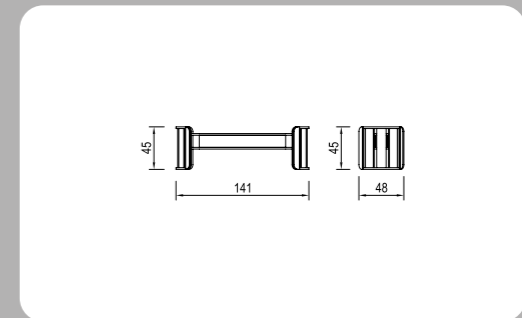

CASABLANCA

BEDSTEAD 180

PIER GLASS

WARDROBE

BENCH

POUF

CHEST OF DRAWER

COMMODO