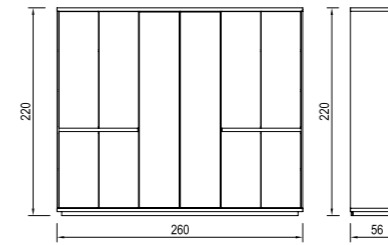

OKAY NUS

BEDSTEAD 180

WARDROBE

COMMUNE