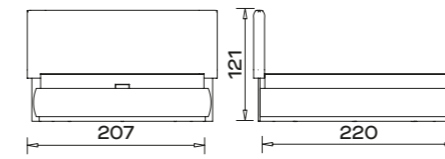

SHAN

BEDSTEAD 180