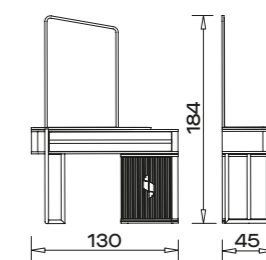

CHIFFONIER