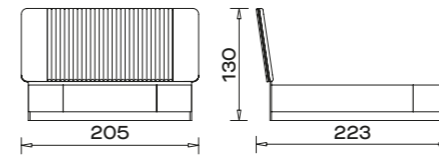

ORASSI

BEDSTEAD 180